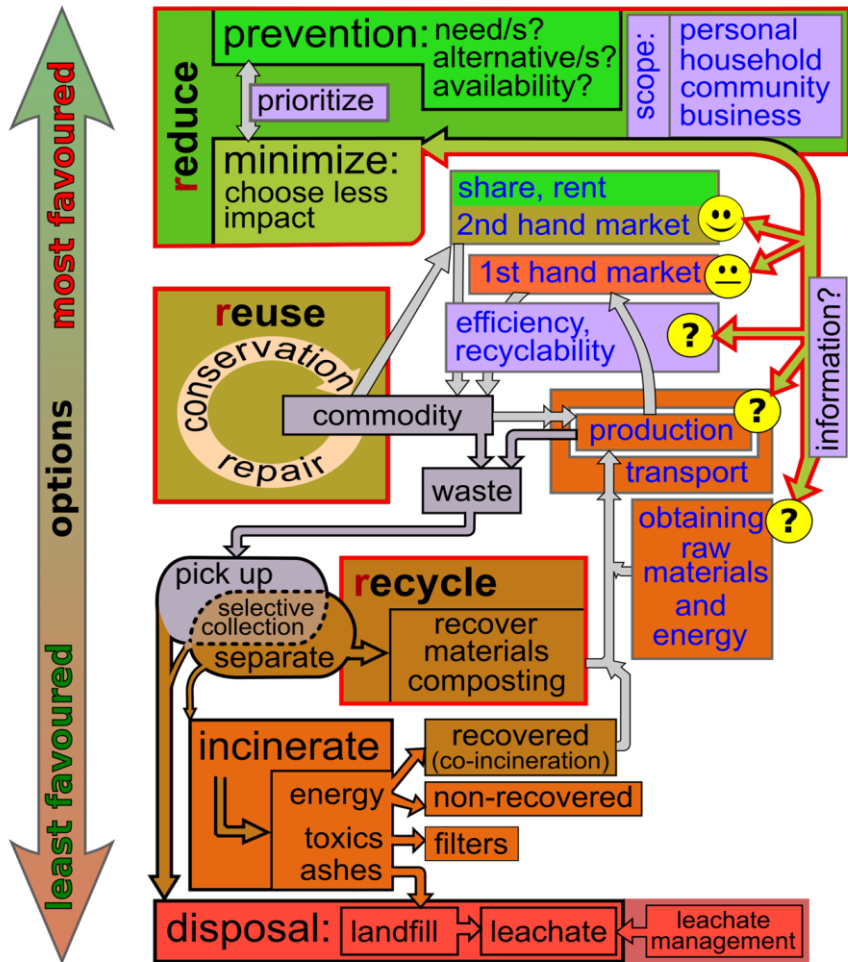

Source: RadioSai

SATHYA SAI
INTERNATIONAL YOUNG ADULTS COMMITTEE

Ceiling on Desires in Relation to Technological Products

REFUSE	REDUCE	RETHINK	REUSE REPURPOSE REPAIR	RECYCLE
<p>Do I need it?</p> <p>Can I afford it?</p> <p>Will I use it?</p> <p>Is it worth it?</p> <p>Will it last longer?</p>	<p>Cut down your needs</p> <p>Do not fall for things shown by advertisers</p>	<p>Do I need it?</p> <p>Is it a quality product?</p> <p>Will it last longer?</p>	<p>Can I reuse it at least after repair?</p> <p>Is there any other use?</p> <p>If you replace, donate old one</p>	<p>Recycle what can't be reused or repurposed - it diminishes the need for mining/ extraction of natural resources and energy use</p>

Respect Mother Nature and use resources wisely

How can Technology Help the Environment

<https://www.youtube.com/watch?v=vl1dBBfjAxQ>

Video duration – 2 mins
23 secs

SATHYA SAI
INTERNATIONAL YOUNG ADULTS COMMITTEE

How Technology can help the environment contd.

<https://www.youtube.com/watch?v=6Pif3T9bKQo>

Video duration – 1 min 45 secs

Recap

- ▶ Evolution and pros & cons of technology
- ▶ Energy consumption in relation to technological products
- ▶ Environmental issues related to technology
- ▶ Relation between technology and spirituality
- ▶ Practicing Ceiling on Desires in relation to technology
- ▶ Protecting the planet by making the best and responsible use of technology