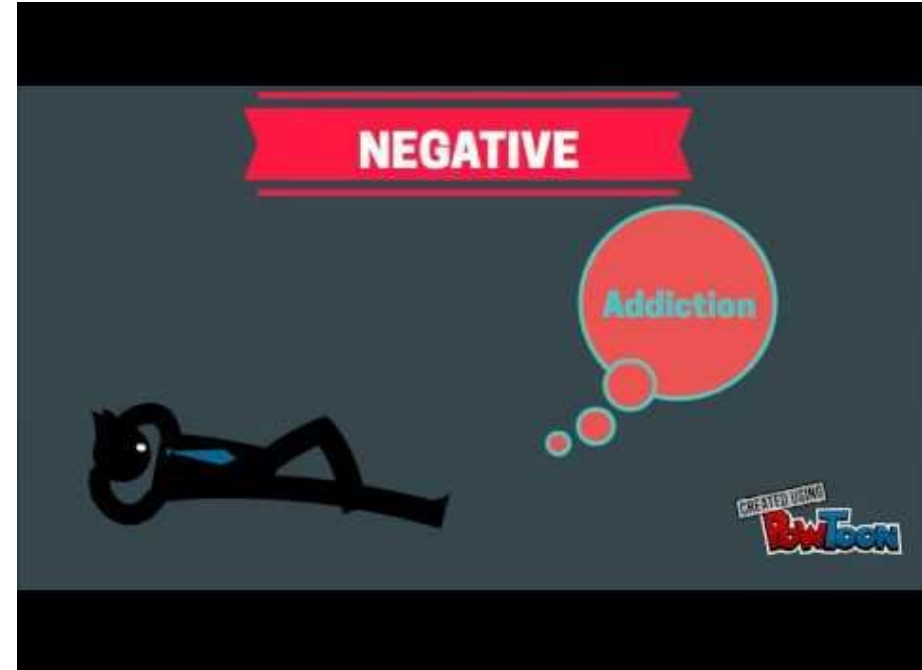

The purpose of this study circle is to help us develop a deeper understanding of the impact of our technology use on the planet, and how it can be used responsibly to make the planet more sustainable.

Evolution of Technology

Source: Wikimedia

SATHYA SAI
INTERNATIONAL YOUNG ADULTS COMMITTEE

Pros & Cons of Technology

<https://www.youtube.com/watch?v=gXQSyqNGLcl>

Video duration – 1 min 2 secs

<https://www.youtube.com/watch?v=gXQSyqNGLcl>