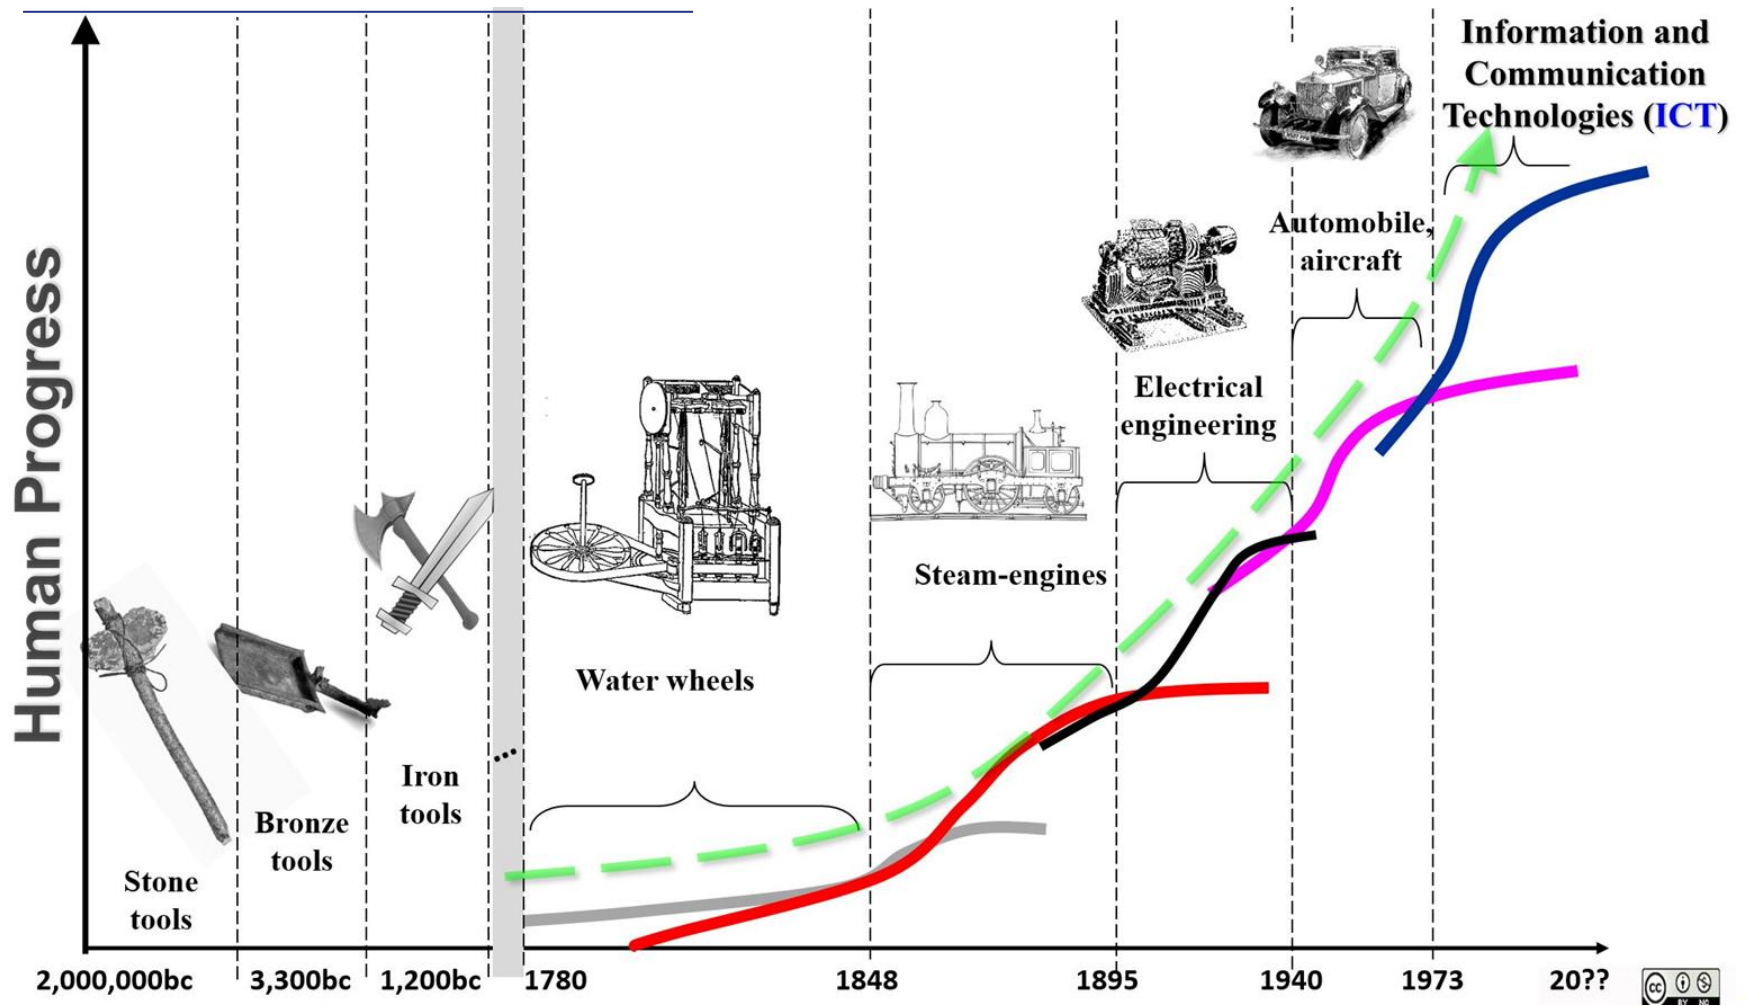

Evolution of Technology

Source: Wikimedia

SATHYA SAI
INTERNATIONAL YOUNG ADULTS COMMITTEE